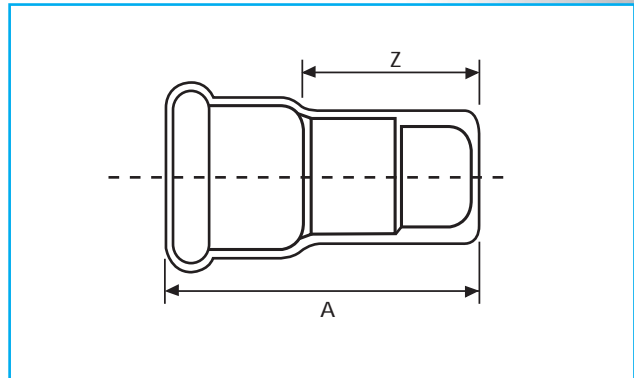

● Verschlusskappe

VPE	D	Artikel-Nr.	A	Z
20	15,0	4675001	37,0	16,0
20	18,0	4675002	40,0	19,0
10	22,0	4675003	41,0	18,0
10	28,0	4675004	46,0	22,0
10	35,0	4675005	51,0	24,0
4	42,0	4675006	59,0	27,0
4	54,0	4675007	72,0	35,0
1	76,1	4675029	95,0	40,0
1	88,9	4675030	107,0	44,0
1	108,0	4675031	127,0	50,0