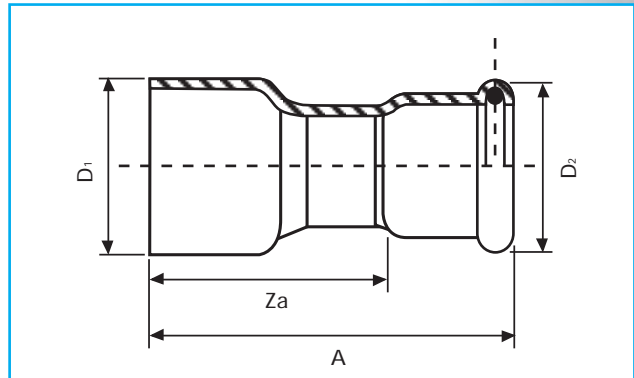

● Reduzier-Stück

VPE	D	Artikel-Nr.	A	Z (a)	D ₁	D ₂
10	18,0-15,0	4679020	58,0	37,0	18,0	15,0
10	22,0-15,0	4679021	60,0	39,0	22,0	15,0
10	22,0-18,0	4679022	61,0	40,0	22,0	18,0
10	28,0-15,0	4679023	72,0	51,0	28,0	15,0
10	28,0-18,0	4679024	77,0	56,0	28,0	18,0
10	28,0-22,0	4679025	67,0	44,0	28,0	22,0
10	35,0-18,0	4679026	87,0	66,0	35,0	18,0
10	35,0-22,0	4679027	83,0	60,0	35,0	22,0
10	35,0-28,0	4679028	73,0	49,0	35,0	28,0
4	42,0-22,0	4679029	87,0	64,0	42,0	22,0
5	42,0-28,0	4679030	98,0	74,0	42,0	28,0
4	42,0-35,0	4679031	79,0	52,0	42,0	35,0
4	54,0-22,0	4679032	107,0	84,0	54,0	22,0
4	54,0-28,0	4679033	99,0	75,0	54,0	28,0
4	54,0-35,0	4679034	128,0	101,0	54,0	35,0
4	54,0-42,0	4679035	97,0	65,0	54,0	42,0
1	76,1-54,0	4679040	140,0	103,0	76,1	54,0
1	88,9-54,0	4679045	156,0	119,0	88,9	54,0
1	88,9-76,1	4679044	156,0	101,0	88,9	76,1
1	108,0-54,0	4679041	204,0	167,0	108,0	54,0
1	108,0-76,1	4679042	196,0	141,0	108,0	76,1
1	108,0-88,9	4679043	190,0	127,0	108,0	88,9