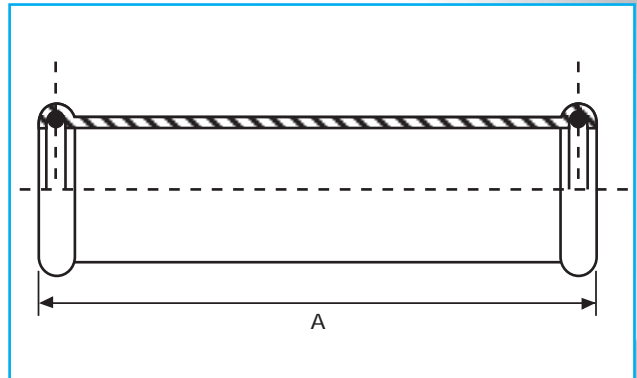

● Schiebemuffe ohne Anschlag

VPE	D	Artikel-Nr.	A
10	15,0	4675010	71,0
10	18,0	4675011	77,0
10	22,0	4675012	82,0
10	28,0	4675013	90,0
10	35,0	4675014	99,0
4	42,0	4675015	115,0
4	54,0	4675016	139,0
1	76,1	4675018	230,0
1	88,9	4675019	258,0
1	108,0	4675020	305,0